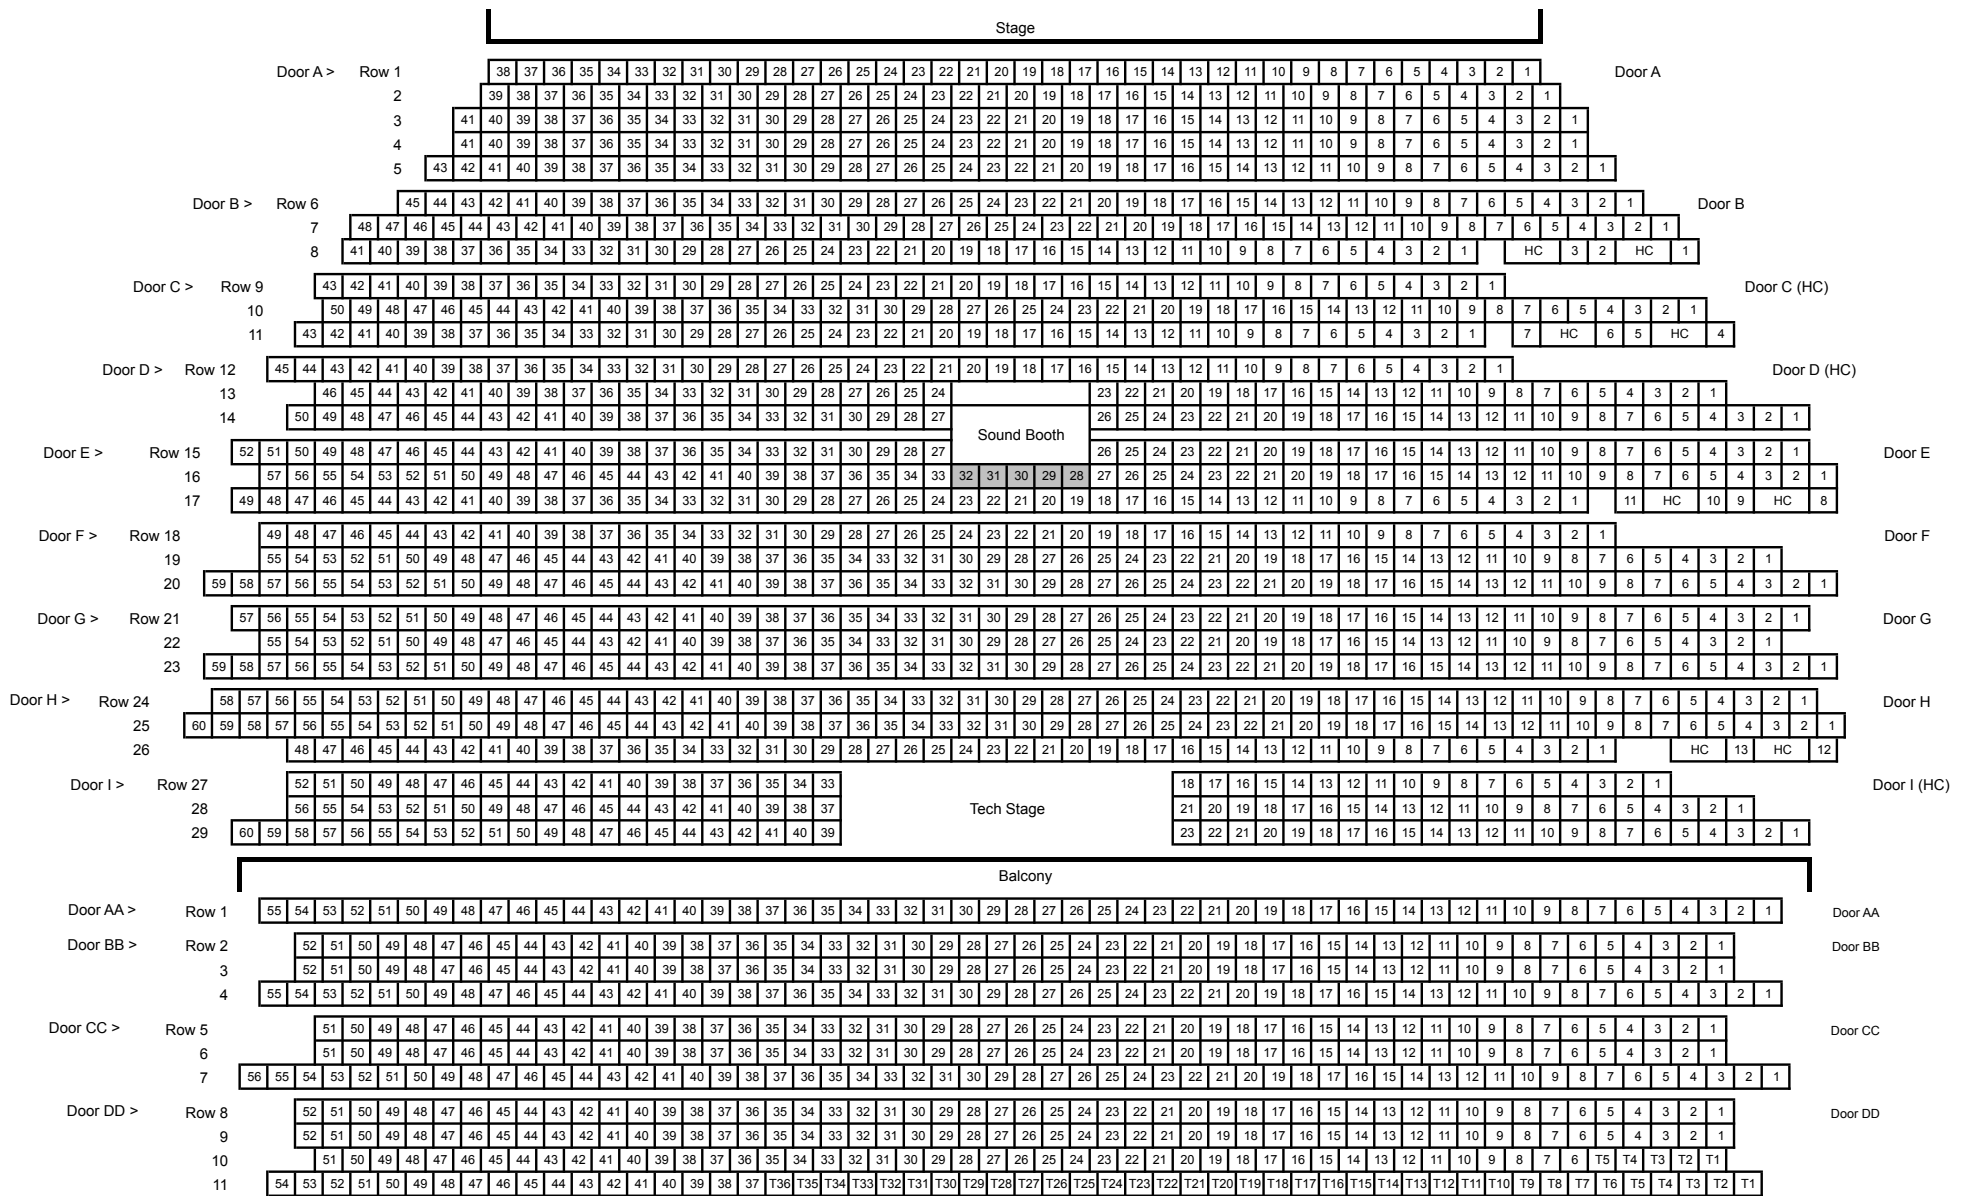

Rosa Hart Theatre  
 900 Lakeshore Drive  
 Lake Charles, LA 70601

When booth is occupied view is obstructed.

Temporary Seating

Rosa Hart Theatre  
900 Lakeshore Drive  
Lake Charles, LA 70601

)